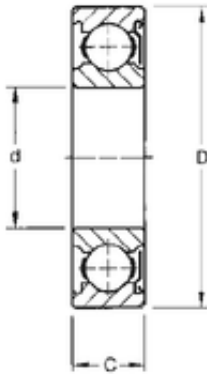

Wuxi LZH Bearing Co., Ltd.

20 mm x 42 mm x 12 mm TIMKEN 9104KD Single Row Ball Bearings

Bearing No. 9104KD

Size	20x42x12 mm
Bore Diameter	20 mm
Outer Diameter	42 mm
Width	12 mm
d	20 mm
D	42 mm
B	12 mm
C	12 mm
Weight	0,073 Kg
Basic dynamic load rating (C)	10,7 kN

9104KD Bearing 2D drawings and 3D CAD models