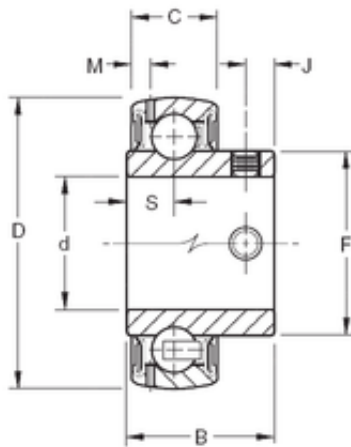

Wuxi LZH Bearing Co., Ltd.

36,5125 mm x 72 mm x 36,5 mm TIMKEN GYA107RRB Insert Bearings Spherical OD

Bearing No. GYA107RRB

Size	36.5125x72x36.5 mm
Bore Diameter	36,5125 mm
Outer Diameter	72 mm
Width	36,5 mm
d	36,5125 mm
D	72 mm
B	36,5 mm
C	19 mm
F	46,8 mm
J	7,87 mm
M	3,68 mm
S	10,85 mm
Thread (G)	M8X1,25
Weight	0,42 Kg
Basic dynamic load rating (C)	28,5 kN

GYA107RRB Bearing 2D drawings and 3D CAD models