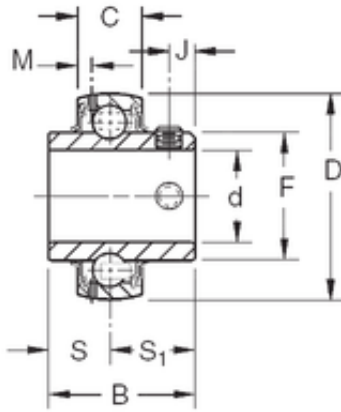

Wuxi LZH Bearing Co., Ltd.

34,925 mm x 72 mm x 42,87 mm TIMKEN GY1106KRRB SGT Insert Bearings Spherical OD

Bearing No. GY1106KRRB SGT

| | |
|-------------------------------|--------------------|
| Size | 34.925x72x42.87 mm |
| Bore Diameter | 34,925 mm |
| Outer Diameter | 72 mm |
| Width | 42,87 mm |
| d | 34,925 mm |
| D | 72 mm |
| B | 42,87 mm |
| C | 19 mm |
| S1 | 25,4 mm |
| F | 46,18 mm |
| J | 7,82 mm |
| M | 3,68 mm |
| S | 17,48 mm |
| Thread (G) | M8X1,25 |
| Basic dynamic load rating (C) | 28,5 kN |

GY1106KRRB SGT Bearing 2D drawings and 3D CAD models