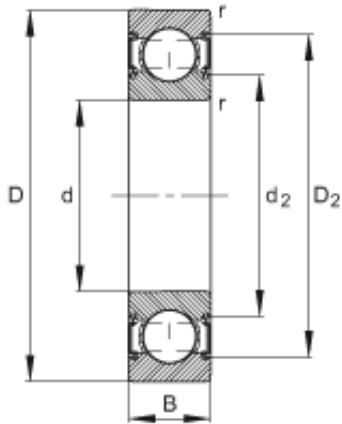

Wuxi LZH Bearing Co., Ltd.

20 mm x 42 mm x 12 mm FAG 6004-C-2HRS Single Row Ball Bearings

Bearing No. 6004-C-2HRS

6004-C-2HRS Bearing 2D drawings and 3D CAD models

| | |
|----------------|--|
| Size | 20x42x12 mm |
| Bore Diameter | 20 mm |
| Outer Diameter | 42 mm |
| Width | 12 mm |
| d | 20 mm |
| D | 42 mm |
| B | 12 mm |
| D_2 | 37,7 mm |
| $D_{a \max}$ | 38,8 mm |
| d_2 | 25,1 mm |
| $d_{a \min}$ | 23,2 mm |
| $r_{a \max}$ | 0,6 mm |
| r_{\min} | 0,6 mm |
| m | 0,071 kg / Weight |
| C_r | 10000 N / Dynamic load rating (radial) |
| C_{0r} | 5000 N / Static load rating (radial) |
| n_G | 15200 1/min / Limiting speed |